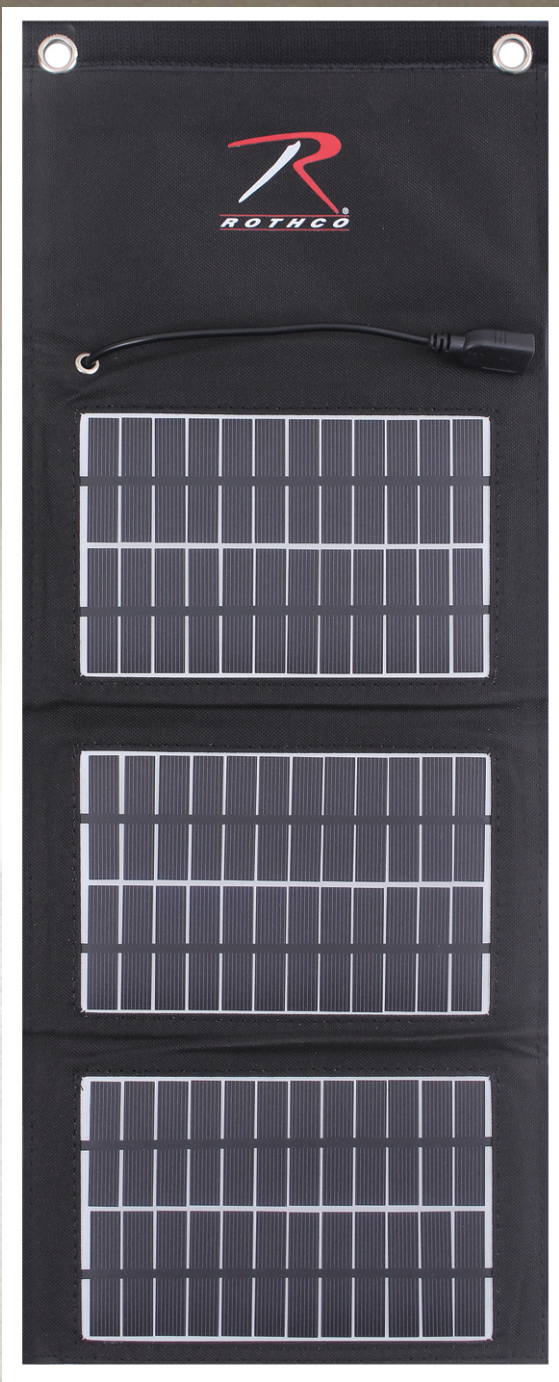

Rothco MOLLE Solar Panel With Power Bank

Rothco's MOLLE Solar Panel with Power Bank is a versatile option to power your electronics. The solar panel puts out a 1.5 A output and the power bank holds 5,000mah of charge. This MOLLE Solar panel comes with a direct output if you need power now and a power bank you can charge up for power later. Not only that but the Solar panel comes with two grommets for easy and quick mounting. On top of that, it features two MOLLE straps that help you secure to any tactical bag you may have or may buy in the future.

Specifications

Property	Value
Brand	Rothco
Product Origin	CHN
Material	Plastic, Nylon
Material Specs	PET, EVA, Nylon
Certification	ISO Certified
Catalog page	231

www.Rothco.com